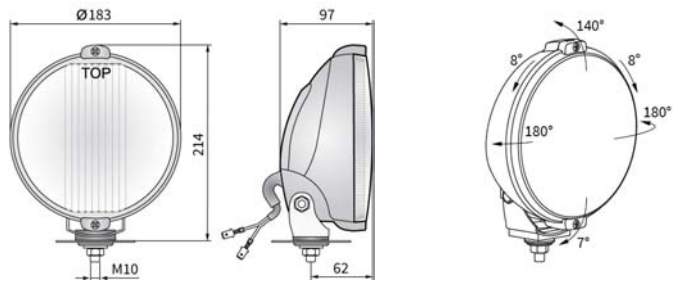

TECHNICAL DATA / FEATURES

- dimensions: $\phi 183 \times 97$
- light function: driving, parking
- lamp function markings: HR, A
- reference mark: 25
- source of light: H3, T4W (LED)
- maximum power: 70W, 4W
- nominal voltage: 12V-24V DC
- optics: standard
- IP rating: IP56
- housing's material: plastic
- housing's colour: black, chrome-plated
- lens' material: glass
- lens' colour: clear, blue
- mounting: bracket
- built-in connectors: -
- other: the mount steel-reinforced blister pack (option)

ADDITIONAL INFORMATION

To be mounted at the front of the car or truck. They shall be installed in an upright position.

The bracket parts, in chrome-plated version, are made of Inox steel.

Equipped with optical fiber ring as a position light that creates an attractive appearance.

It is possible to install needed connectors on wire (on request).

Replacement parts:

- parking light bulb holder - cat. No. 001.025.05.10
- bulb T4W 12V BA9s (LED) - cat. No. A.23751
- bulb T4W 24V BA9s (LED) - cat. No. A.23752

DIMENSIONS

Cat. number	Homologation code	Light function		Lens colour		Housing's colour		Accessories	Connectors	AMP Faston 250	Deutsch DT	AMP SuperSeal 1.5	Packaging / pc	carton box
		driving	parking	clear	blue	black	chrome-plated							
HOS2.38800	043	✓	✓	✓		✓							1	1
HOS2.38806	043	✓	✓	✓		✓							1	1
HOS2.38801	043	✓	✓	✓		✓		✓					1	1
HOS2.38802	043	✓	✓	✓		✓		✓					1	1
HOS2.38803	043	✓	✓	✓			✓						1	1
HOS2.38807	043	✓	✓	✓			✓						1	1
HOS2.38804	043	✓	✓	✓			✓	✓					1	1
HOS2.38805	043	✓	✓	✓			✓	✓					1	1
HOS2.38810	043	✓	✓		✓	✓							1	1
HOS2.38816	043	✓	✓		✓	✓							1	1
HOS2.38811	043	✓	✓		✓	✓		✓					1	1
HOS2.38812	043	✓	✓		✓	✓		✓					1	1
HOS2.38813	043	✓	✓		✓		✓						1	1
HOS2.38817	043	✓	✓		✓		✓						1	1
HOS2.38814	043	✓	✓		✓		✓	✓					1	1
HOS2.38815	043	✓	✓		✓		✓	✓					1	1