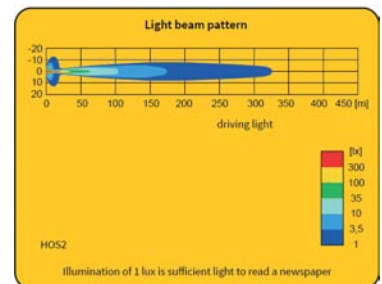

DIMENSIONS

Cat. number	Homologation code	Light function		Lens colour		Housing's colour		Accessories	Connectors	AMP Faston 250	Deutsch DT	AMP SuperSeal 1.5	Packaging / pc	carton box
		driving	parking	clear	blue	black	chrome-plated							
HOS2.38800	043	✓	✓	✓		✓							1	1
HOS2.38806	043	✓	✓	✓		✓							1	1
HOS2.38801	043	✓	✓	✓		✓		✓					1	1
HOS2.38802	043	✓	✓	✓		✓		✓					1	1
HOS2.38803	043	✓	✓	✓			✓						1	1
HOS2.38807	043	✓	✓	✓			✓						1	1
HOS2.38804	043	✓	✓	✓			✓	✓					1	1
HOS2.38805	043	✓	✓	✓			✓	✓					1	1
HOS2.38810	043	✓	✓		✓	✓							1	1
HOS2.38816	043	✓	✓		✓	✓							1	1
HOS2.38811	043	✓	✓		✓	✓		✓					1	1
HOS2.38812	043	✓	✓		✓	✓		✓					1	1
HOS2.38813	043	✓	✓		✓		✓						1	1
HOS2.38817	043	✓	✓		✓		✓						1	1
HOS2.38814	043	✓	✓		✓		✓	✓					1	1
HOS2.38815	043	✓	✓		✓		✓	✓					1	1